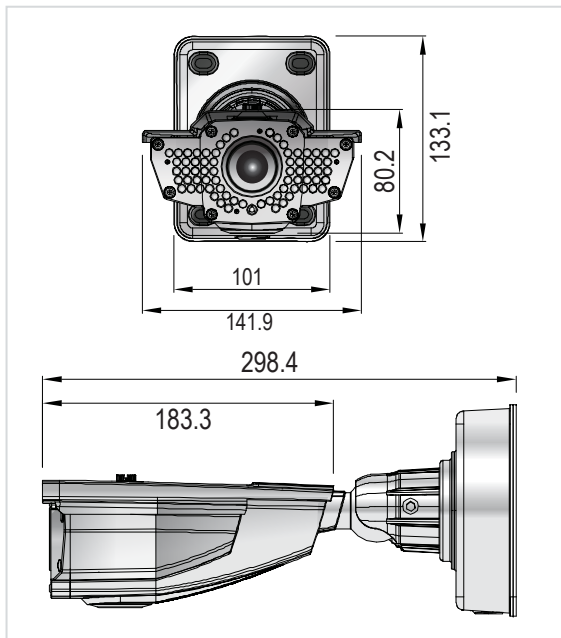

Dimensions

MODEL	BAR70-L955	BAR70-M955
VIDEO		
Image Sensor	1/3" Sony Super HAD II	
Total Pixels	811(H) x 508(V)	
Effective Pixels	768(H) x 494(V)	
Scanning System	2:1 Interlace 525 Lines / 60 Fields / 30 Frames	
Synchronization	Internal / Line lock	
Scanning Frequency	Horizontal: 15,734KHz / Vertical: 59.94Hz	
Horizontal Resolution	700TV lines (Color) / 750TV lines (B/W)	
Min. Illumination	0.01 Lux(F1.2) / 0.0 Lux(IR on)	
S/N Ratio (Y signal)	52dB (AGC off, Weight on)	
Video Output	1.0Vp-p / 75Ω(Video 0.714Vp-p, Sync 0.286Vp-p)	
LENS		
Focal Length	5.0 ~ 50.0mm (F1.2)	3.5 ~ 16.0mm (F1.2)
Angle Field of View (H)	53.0° ~ 5.3°	68.5° ~ 17.0°
OPERATION		
OSD	Multi-language support	
Camera Title	On / Off	
Day & Night	True D/N ; Auto / Color / BW / Ext	
ICR (IR Cut Filter Removable)	YES	
WDR(Wide Dynamic Range)	Low Frame ; On / Off / Auto(WDR lever, Weight)	
Digital Zoom	On / Off selectable (1.0X ~ 10X)	
Back Light Compensation	BLC, LWDR, HLC(ON/OFF)	
Gain Control	Low / High / Off	
White Balance	ATW(2,500°K ~ 9,500 K°)/MANUAL/AWC	
Electronic Shutter Speed	Auto / Normal (1/60 ~ 1/100,000) / Flickerless	
Sense-up (Frame Integration)	On / Off (2X ~ 256X)	
RS-485 interface	PELCO-D, PELCO-P protocol support	
Super DNR	3D-DNR Low / Middle / High / Off selectable	
Digital Image Stabilizer (DIS)	On / Off	
Motion Detection	ON/OFF(240 Block)	
Privacy Masking	ON/OFF(8 Zone)	
Mirror / Flip	Reverse	
Sharpness	On / Off selectable (Level adjustable)	
ENVIRONMENTAL		
Operating Temperature	-20° to +60°C	
Operating Humidity	10% to 80%	
Fan & Heater	YES	
MECHANICAL		
IR Leds	70 IR Leds	
Ingress Protection	IP 67	
Dimensions	5.59(W) x 3.16(H) x 7.22(D) inch	
Weight	3.75 lb	
ELECTRICAL		
Power Source	24V AC / 12V DC (±10%)	
Power Consumption	Max. 1.3A (at 12V DC)	